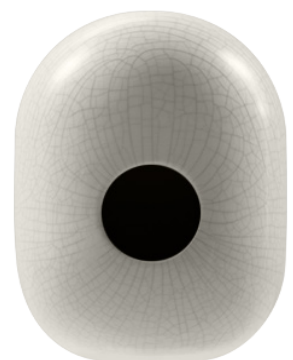

BIRDHOUSE

The bird house can be suspended from above, or secured from below.

GLAZE OPTIONS

BONE CRACKLE, CREAM

SPECKLE, BLUE SPECKLE

DIMENSIONS

140 x 195

PRICE

(WSP):USD \$73

BOOKENDS PLANTER

Bookend Planter comes in two colors, a blush salmon-y pink, and a delightful pale eggshell. Use it as a planter, a vase, or a container for pencils or things.

GLAZE OPTIONS

BLUSH SALMON, PALE
EGSHELL

DIMENSIONS

80 X 100 X 130

PRICE

(WSP) USD \$30

OVUM VASE

Despite having a relatively delicate footing, this simple and essential vase has a low centre of gravity, keeping it stable. Perfect for both tall and short floral arrangements.