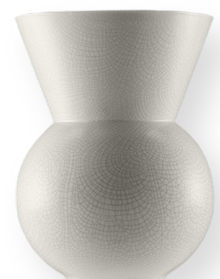

GLAZE OPTIONS

SATIN WHITE, FRENCH

GREEN

DIMENSIONS

125 x 220

PRICE

(WSP): USD \$85

BULB VASES

Vases crafted with a narrowed waist and a low centre of gravity for stability, perfect for oversized/tall flower arrangements.

GLAZE OPTIONS

SATIN WHITE, FRENCH

GREEN, FRENCH GREY, BONE

CRACKLE, SATIN BLUE

DIMENSIONS

L (350 x 255)

S (150 x 110)

PRICE

(WSP): Small USD \$73. Large \$175

CITRUS JUICER

Citrus Juicer fits snugly in the hand and is designed to accommodate everything from limes to grapefruit. Its sharp ridges, optimal spout, ergonomic and simple form makes juicing a pleasure.

GLAZE OPTIONS

SATIN WHITE, EGGSHELL

BLUE, FRENCH GREEN

DIMENSIONS

70 x 145

PRICE

(WSP): USD \$33

MAQUETTE A