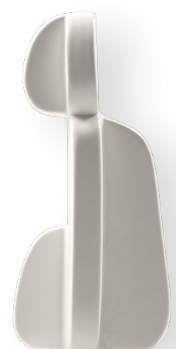

GLAZE OPTIONS

SATIN WHITE, EGGSHELL

BLUE, FRENCH GREEN

DIMENSIONS

70 x 145

PRICE

(WSP): USD \$33

MAQUETTE A

Sculptural Maquette A, abstract sculptural study.

GLAZE OPTIONS

SATIN WHITE, BONE

CRACKLE

DIMENSIONS

215 x 85

PRICE

(WSP): USD \$93.5

MAQUETTE B

Sculptural Maquette B, abstract sculptural study

GLAZE OPTIONS

SATIN WHITE, BONE

CRACKLE

DIMENSIONS

205 x 160

PRICE

(WSP): USD \$93.5

HANDLELESS PITCHER

The handleless pitcher is designed for one handed pouring with an optimal volume of 800ml. Suitable for serving drinks or as a vase.

GLAZE OPTIONS

SATIN WHITE, EGGSHELL